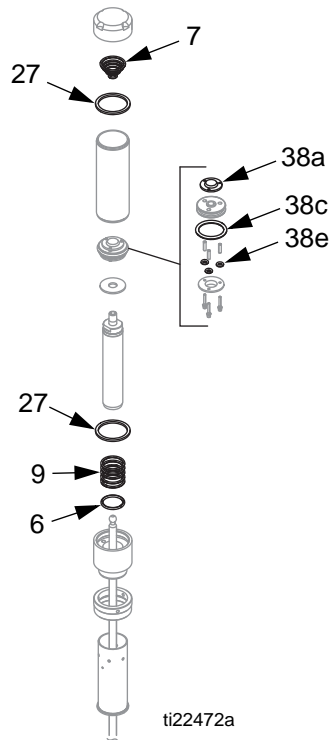

## for T1 2:1 Ratio Transfer Pump

### 247958 Upper Seal Kit

407004E  
EN

#### Important Safety Instructions

Read all warnings and instructions in manual 312766.  
Save those instructions.

Ref	Description	Qty
6	O-RING	1
7	SPRING, compression, tapered	1
9	SPRING, compression	1
27	GASKET	2
38a	EXHAUST PLATE	1
38c	O-RING	1
38e	O-RING	3